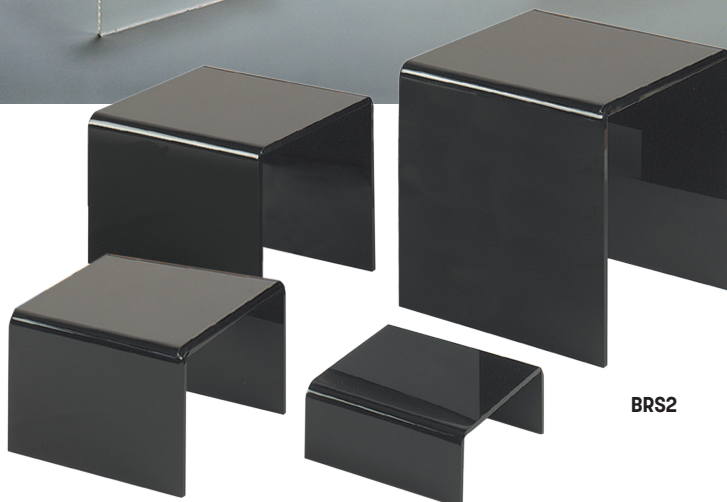

AC579 shown with GBB15 bowl

CRS1

Acrylic Frosted Cube Riser Set

These modern, versatile risers are a brilliant addition to all manner of tablescapes.

- AC579** Set of 3
 5" Sq. (12.7 cm)
 7" Sq. (17.8 cm)
 9" Sq. (22.9 cm)

Acrylic Riser Sets

Simple, subtle and versatile, these risers come in sets of four in black or clear acrylic.

Clear

- CRS1** Set of 4
 5" Sq. x 2" H (12.7 x 5.1 cm)
 6" Sq. x 4" H (15.3 x 10.2 cm)
 7" Sq. x 6" H (17.8 x 15.3 cm)
 8" Sq. x 8" H (20.3 x 20.3 cm)

Black

- BRS2** Set of 4
 5" Sq. x 2" H (12.7 x 5.1 cm)
 6" Sq. x 4" H (15.3 x 10.2 cm)
 7" Sq. x 6" H (17.8 x 15.3 cm)
 8" Sq. x 8" H (20.3 x 20.3 cm)

BRS2